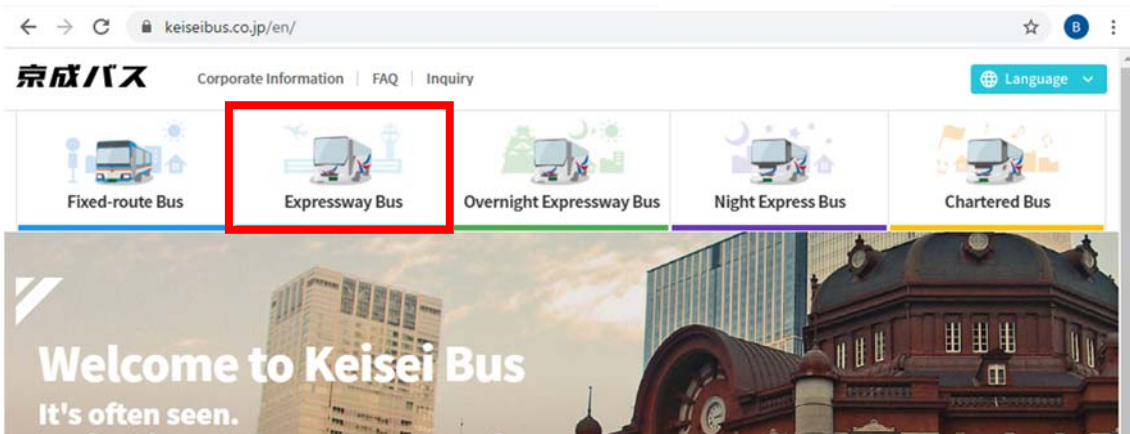

## URL display method:

As the link itself is a rerouted website, please follow the process below to access the site.

*\*\*Please have the cookies enabled.*

Step 1:

Access Japanese site linked below and access the language on the top right corner.

Select "English".

<https://www.keiseibus.co.jp/>

Step 2:

Please click the "Expressway Bus," afterwards you should be able to access the link provided in the Access page.

If the URL becomes the following below, it has been successful.