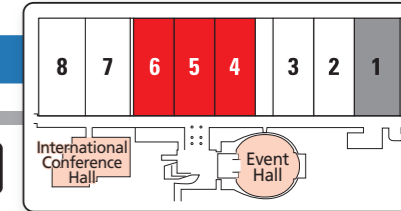

## Media Solutions

1F

- Teletwork Booth
- Mobile Charge Lounge
- Rest Area
- Cafe
- Restaurant
- Rest Room
- ELV Elevator

Hall 6

Hall 5

Hall 4

RUKE-BENTO Grandprix

Entertainment / Lighting