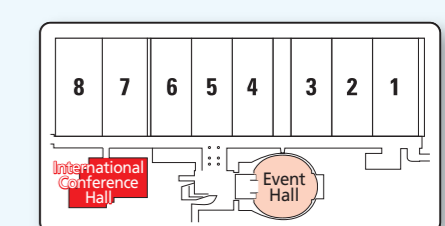

2301 SHIZUKA/ehs

2201 Onkyo Tokkii

International Conference Hall

2F

3F

- Teleshop Booth
- Mobile Charge Lounge
- Rest Area
- Cafe
- Restaurant
- Rest Room
- ELV Elevator