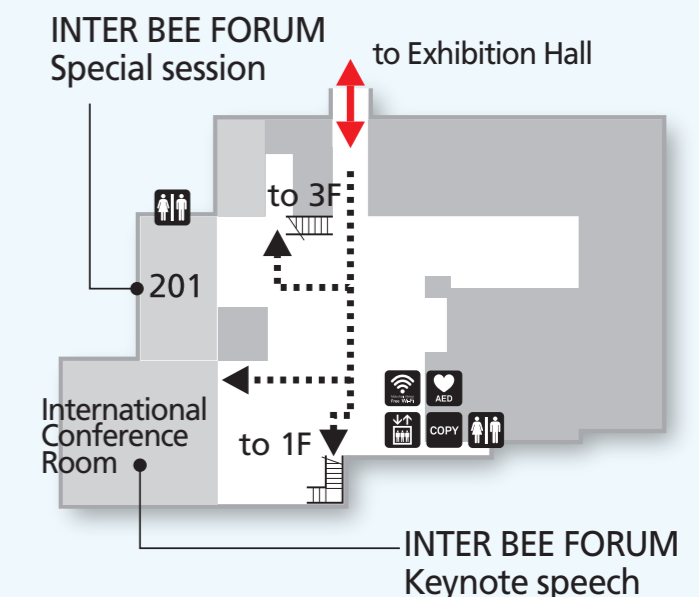

2301 SHIZUKA/ehs

2201 Onkyo Tokkii

International Conference Hall

2F

3F

- Teleshop Booth
- Mobile Charge Lounge
- Rest Area
- Cafe
- Restaurant
- Rest Room
- ELV Elevator