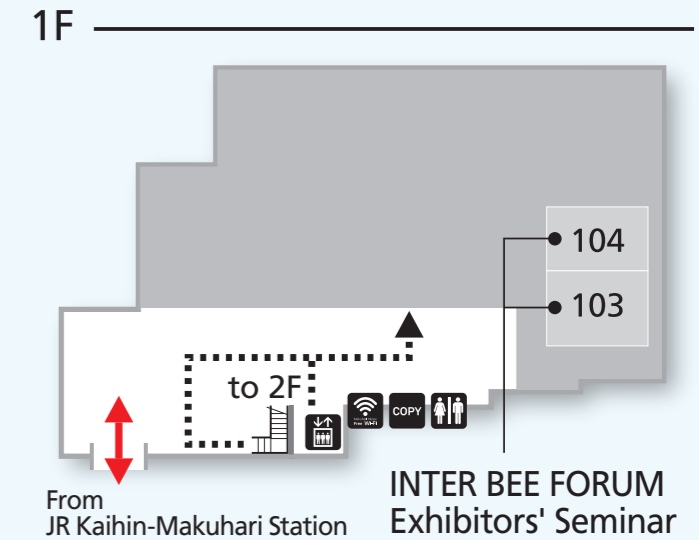

2301 SHIZUKA/ehs

2201 Onkyo Tokkii

International Conference Hall

2F

3F

- Teleshop Booth
- Mobile Charge Lounge
- Rest Area
- Cafe
- Restaurant
- Rest Room
- ELV Elevator