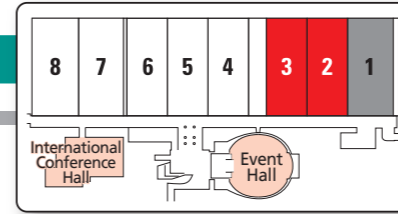

Broadmedia & Entertainment — Inter BEE 2024

Video Production / Broadcast Equipment

Professional Audio