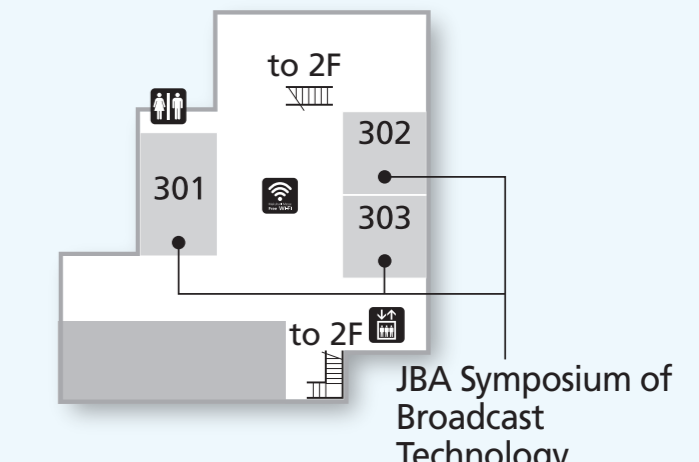

2301 SHIZUKA/ehs

2201 Onkyo Tokkii

International Conference Hall

2F

3F

- Teleshop Booth
- Mobile Charge Lounge
- Rest Area
- Cafe
- Restaurant
- Rest Room
- ELV Elevator