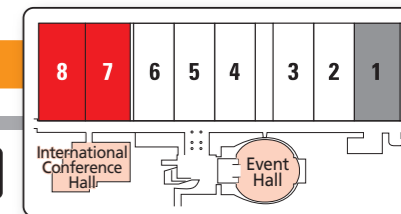

Organizer:

Japan Electronics and Information Technology Association (JEITA)

Managed by:

Japan Electronics Show Association (JESA)

Broadmedia & Entertainment — Inter BEE 2024

Video Production / Broadcast Equipment

Media Solutions

1F

- Teletwork Booth
- Mobile Charge Lounge
- Rest Area
- Cafe
- Restaurant
- Rest Room
- ELV Elevator