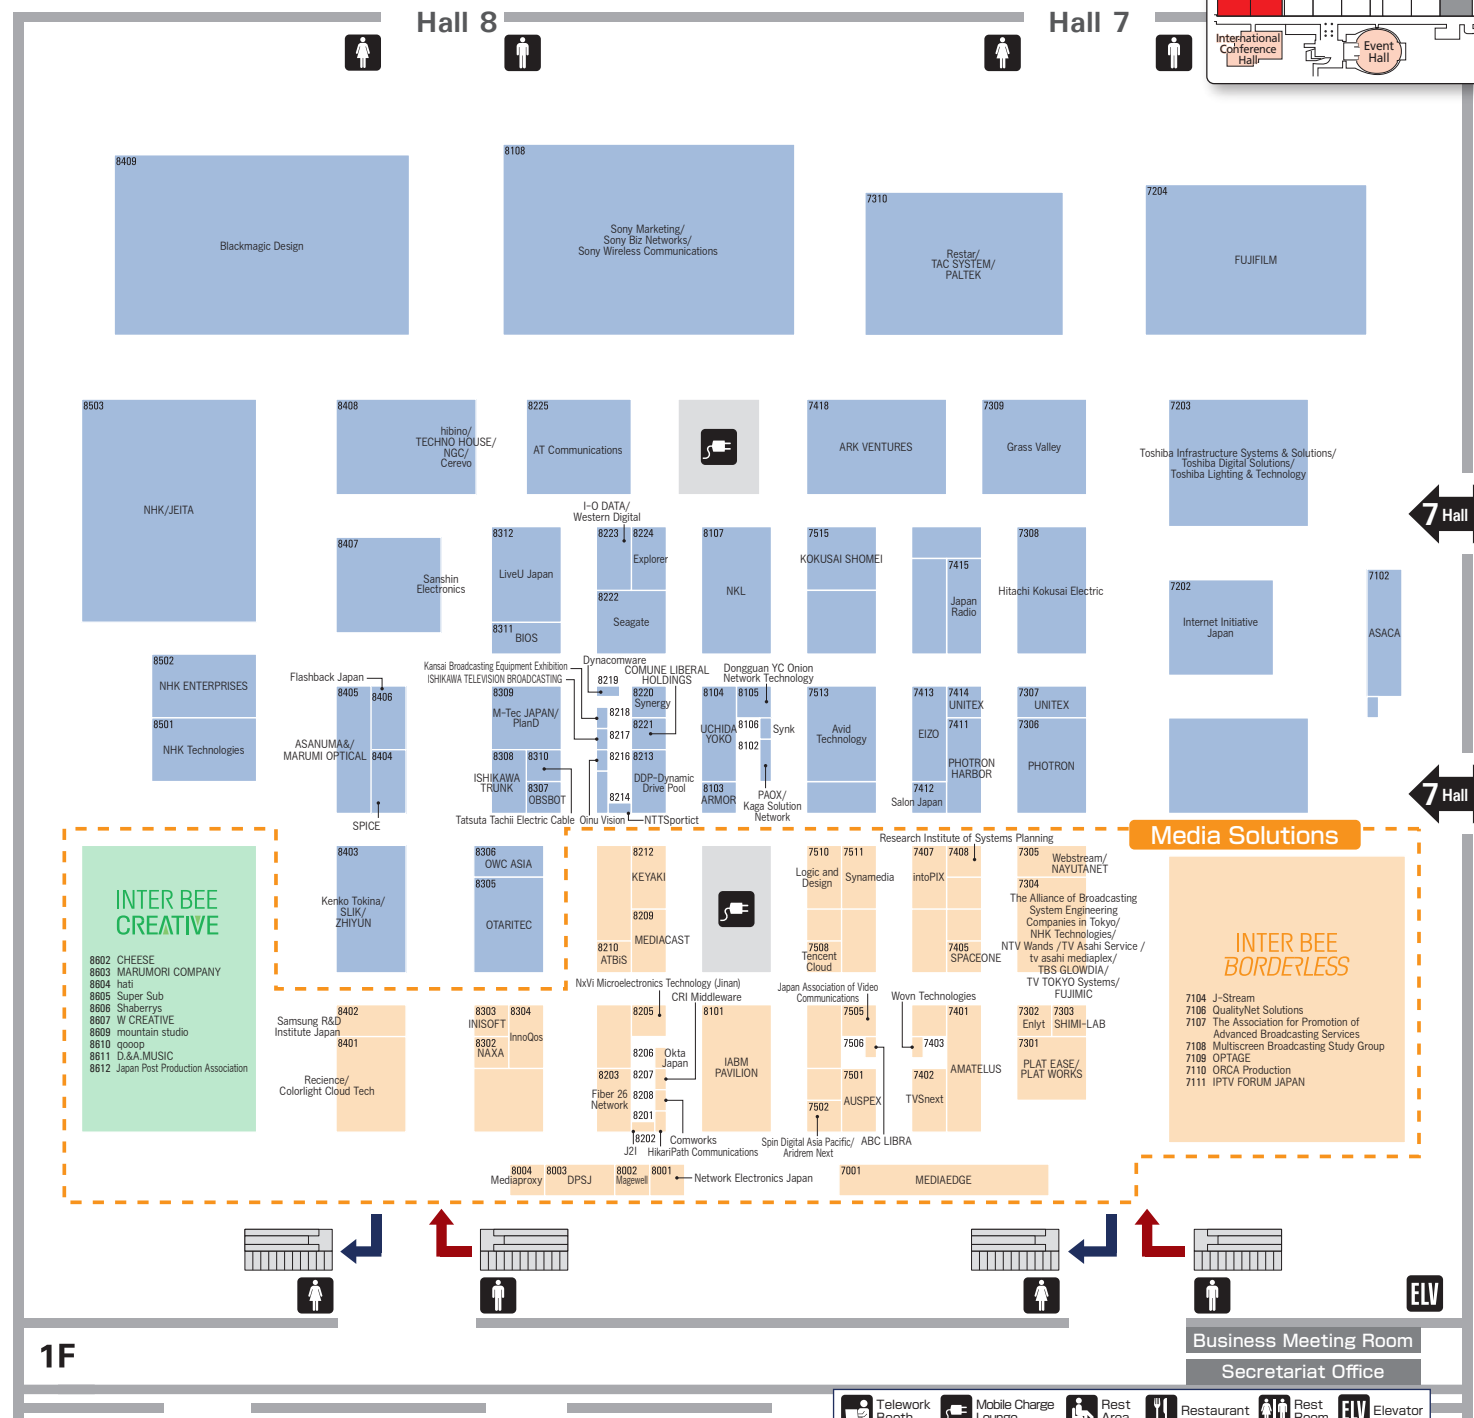

Exhibition Overview

Exhibition Name:

Inter BEE 2024

Exhibition Period:

November 13, 2024 (Wed) – November 15, 2024 (Fri)

Venue:

Makuhari Messe (2-1 Nakase, Mihama Ward, Chiba City)

Admission:

Media Solutions

1F

Business Meeting Room

Secretariat Office

Teletwork Booth Mobile Charge Lounge Rest Area Restaurant Rest Room ELV Elevator

Entertainment / Lighting

Video Production / Broadcast Equipment

Hall 6